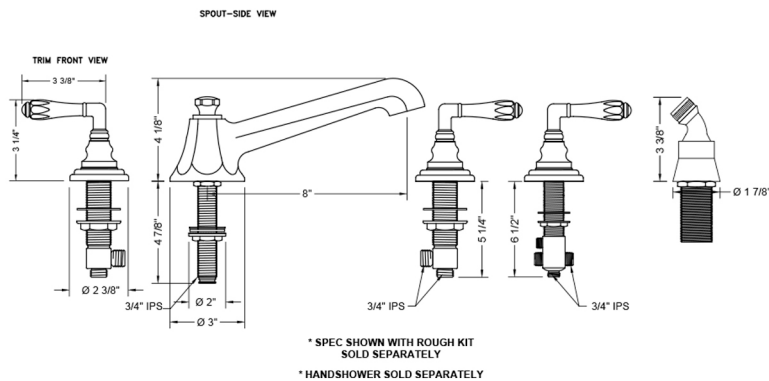

Westfield Roman Tub Set with Low Spout and Smooth Lever Handles and Angled Handshower Mount

Model #: 6970-T674-A-TRIM-

JACLO®

Confidence from start to finish.*

FEATURES:

- All brass roman deck mount tub set trim
- Any handshower can be used
- Quick connect/disconnect spout
- Stationary Spout includes full flow aerator
- Includes:
 - 3060-DS hose
 - 8029 angled handshower mount
 - 8019 deck mount sleeve
- Order handshower separately
- Spout Hole Size Min-Max: 1 1/4" - 1 3/8"
- Valve Hole Size Min-Max: 1 1/4" - 1 3/8"
- Requires J-6912-DIV-RGH rough in kit
- Not available in BKN, PCU, PG, ULB, WH, JACLO=COLOR

SPECIFICATION DRAWING:

AVAILABLE HANDLES:

T674

T675

T676

T678